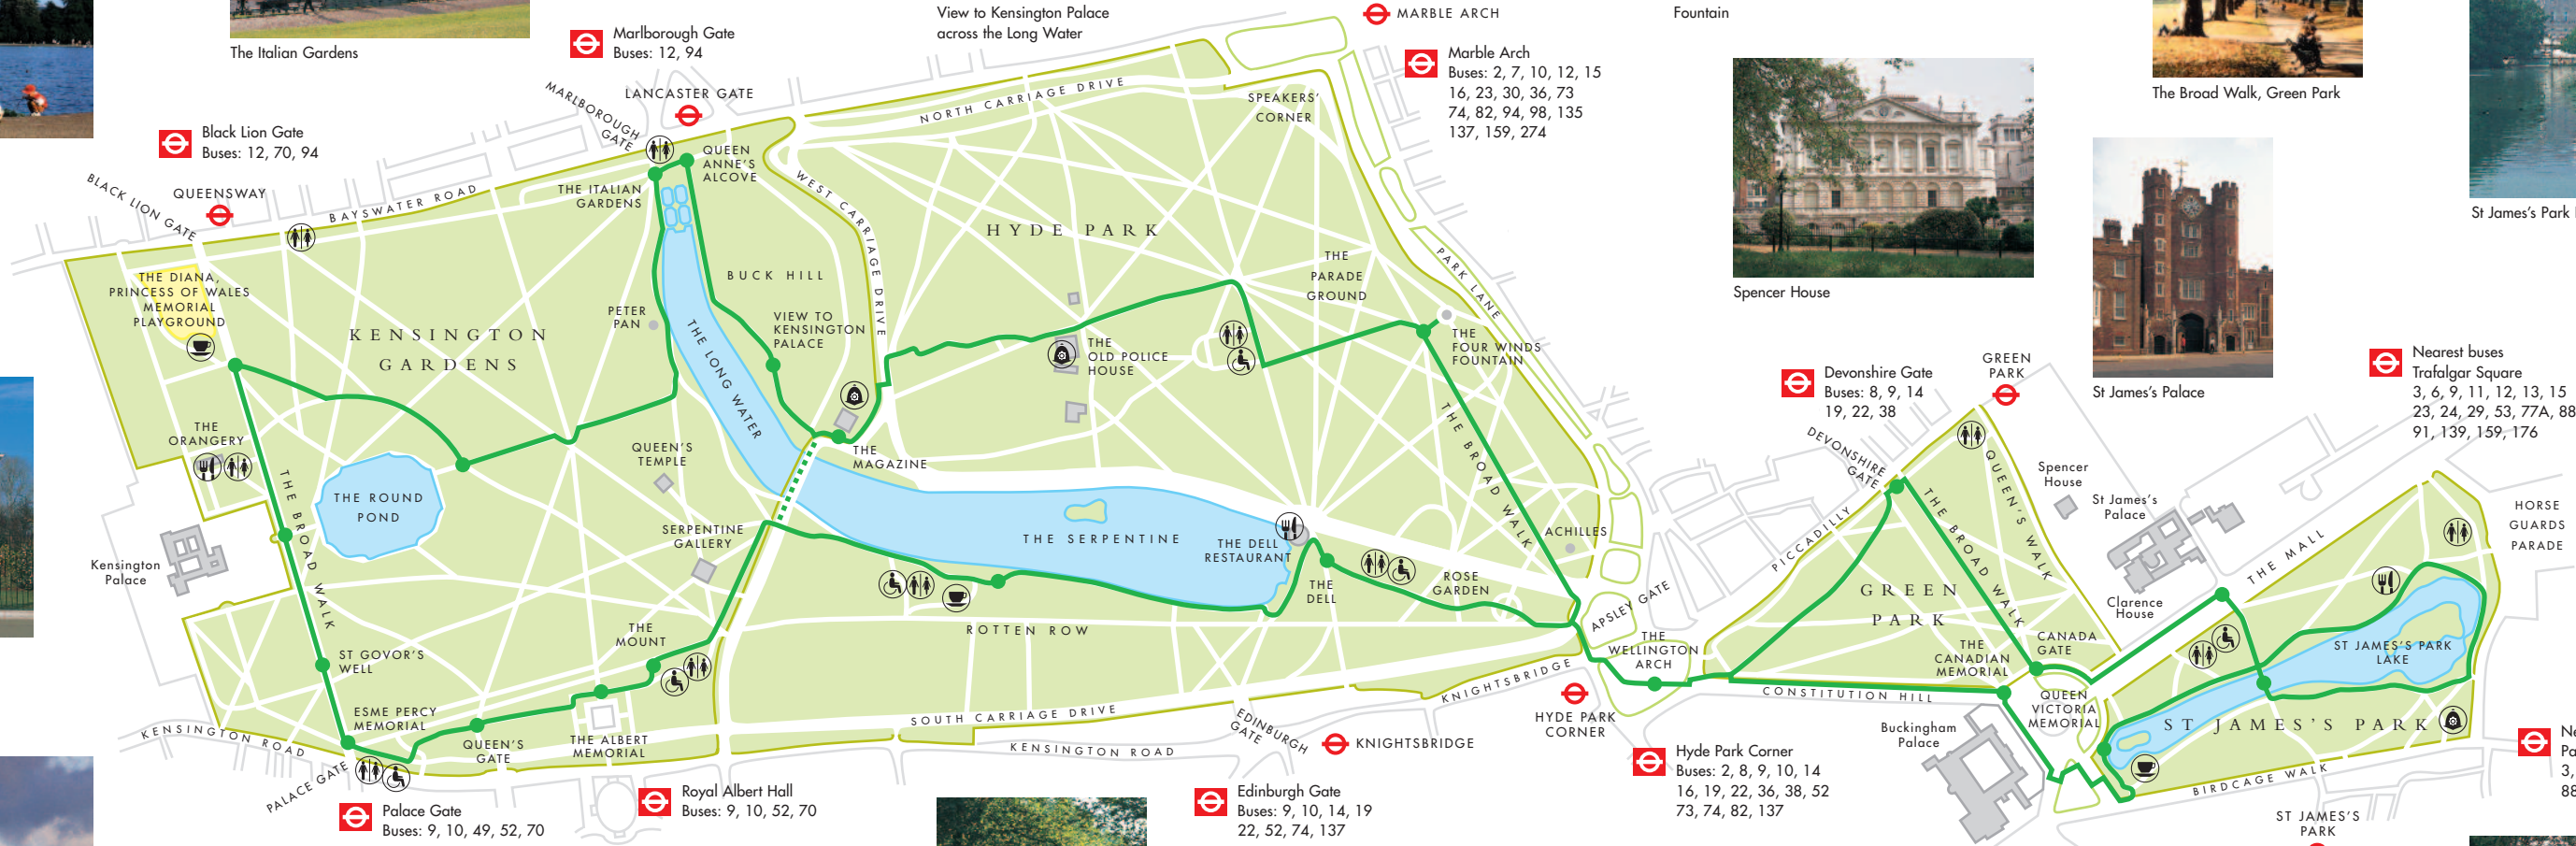

THE DIANA, PRINCESS OF WALES MEMORIAL WALK

The Diana, Princess of Wales Memorial Playground

The Round Pond

The Italian Gardens

Queen Anne's Alcove

View to Kensington Palace across the Long Water

The Magazine

The Four Winds Fountain

The Broad Walk, Green Park

St James's Park Lake and Buckingham Palace

Kensington Palace

Spencer House

St James's Palace

The Queen Victoria Memorial

St Gonor's Well

The Albert Memorial

The Esmé Percy Memorial and South Flower Walk

Queen's Gate

Rotten Row

The Dell

Canada Gate

St James's Park Lake and Whitehall

THE ROYAL PARKS